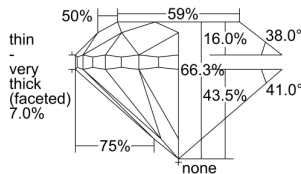

GIA®

FACSIMILE

GIA REPORT 1498926472

Verify this report at GIA.edu

GIA NATURAL DIAMOND DOSSIER®

July 16, 2024
GIA Report Number **1498926472**
Shape and Cutting Style ..... **Round Brilliant**
Measurements ..... **4.08 - 4.12 x 2.72 mm**

GRADING RESULTS

Carat Weight ..... **0.30 carat**
Color Grade ..... **G**
Clarity Grade **S11**
Cut Grade ..... **Good**

ADDITIONAL GRADING INFORMATION

Polish ..... **Excellent**
Symmetry ..... **Good**
Fluorescence ..... **Faint**
Clarity Characteristics ..... **Feather**
Inscription(s): **GIA 1498926472**

PROPORTIONS

Profile to actual proportions

GRADING SCALES

GIA COLOR SCALE

COLORLESS	D
	E
	F
	G
	H
	I
	J
NEAR COLORLESS	K
	L
FAIN	M
	N
	O
	P
VERY LIGHT	Q
	R
	S
	T
	U
	V
LIGHT	W
	X
	Y
	Z

GIA CLARITY SCALE

FLAWLESS	VERY VERY SLIGHTLY INCLUDED	VVS₁	VVS₂	VS₁	VS₂	S1₁	S1₂	I₁	I₂	I₃	
											INTERNALLY FLAWLESS

GIA CUT SCALE

EXCELLENT
VERY GOOD
GOOD
FAIR
POOR