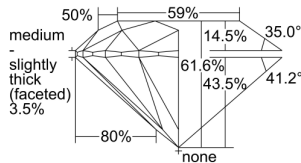

GIA®

FACSIMILE

GIA REPORT 1498934241

Verify this report at GIA.edu

GIA NATURAL DIAMOND DOSSIER®

July 17, 2024
GIA Report Number 1498934241
Shape and Cutting Style ..... Round Brilliant
Measurements ..... 5.17 - 5.20 x 3.20 mm

GRADING RESULTS

Carat Weight ..... 0.53 carat
Color Grade L
Clarity Grade ..... Internally Flawless
Cut Grade ..... Excellent

ADDITIONAL GRADING INFORMATION

Polish ..... Excellent
Symmetry ..... Excellent
Fluorescence ..... Medium Blue
Clarity Characteristics ..... Minor Details of Polish
Inscription(s): GIA 1498934241

PROPORTIONS

Profile to actual proportions

GRADING SCALES

GIA COLOR SCALE	GIA CLARITY SCALE	GIA CUT SCALE	
D	FLAWLESS	EXCELLENT	
E	INTERNALLY FLAWLESS		
F		VVS₁	VERY GOOD
G	VVS₂		
H	VS₁	GOOD	
I	VS₂		
J	SI₁	FAIR	
K	SI₂		
L	I₁	POOR	
M	I₂		
N	I₃		
O			
P			
Q			
R			
S			
T			
U			
V			
W			
X			
Y			
Z