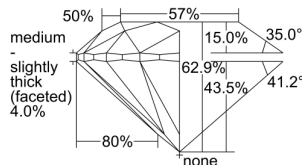

GIA®

FACSIMILE

GIA REPORT

1498936048

Verify this report at GIA.edu

GIA NATURAL DIAMOND DOSSIER®

July 16, 2024
GIA Report Number 1498936048
Shape and Cutting Style ..... Round Brilliant
Measurements ..... 5.41 - 5.43 x 3.41 mm

GRADING RESULTS

Carat Weight ..... 0.62 carat
Color Grade ..... G
Clarity Grade VS1
Cut Grade ..... Excellent

ADDITIONAL GRADING INFORMATION

Polish ..... Excellent
Symmetry ..... Excellent
Fluorescence ..... None
Clarity Characteristics..... Crystal, Cloud, Pinpoint
Inscription(s): GIA 1498936048

PROPORTIONS

Profile to actual proportions

GRADING SCALES

GIA COLOR SCALE

COLORLESS	D
	E
	F
	G
	H
	I
	J
NEAR COLORLESS	K
	L
FAIN	M
	N
	O
	P
VERY LIGHT	Q
	R
	S
	T
	U
	V
	W
	X
	Y
LIGHT	Z

GIA CLARITY SCALE

FLAWLESS	VERY VERY SLIGHTLY INCLUDED	VS₁	VS₂	VS₁	VS₂	SL₁	SL₂	I₁	I₂	I₃		
											FLAWLESS	INTERNALLY FLAWLESS

GIA CUT SCALE

EXCELLENT
VERY GOOD
GOOD
FAIR
POOR