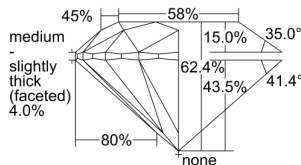

GIA®

FACSIMILE

GIA REPORT 1498939599

Verify this report at GIA.edu

GIA NATURAL DIAMOND DOSSIER®

July 22, 2024
GIA Report Number **1498939599**
Shape and Cutting Style ..... **Round Brilliant**
Measurements ..... **4.41 - 4.44 x 2.76 mm**

GRADING RESULTS

Carat Weight ..... **0.33 carat**
Color Grade ..... **G**
Clarity Grade **S12**
Cut Grade ..... **Excellent**

ADDITIONAL GRADING INFORMATION

Polish ..... **Excellent**
Symmetry ..... **Excellent**
Fluorescence ..... **None**
Clarity Characteristics ..... **Cloud**
Inscription(s): **GIA 1498939599**

PROPORTIONS

Profile to actual proportions

GRADING SCALES

GIA COLOR SCALE	GIA CLARITY SCALE	GIA CUT SCALE	
D	FLAWLESS	EXCELLENT	
E	INTERNALLY FLAWLESS		
F		VVS₁	VERY GOOD
G	VVS₂		
H	VS₁	GOOD	
I	VS₂		
J	S1₁	FAIR	
K	S1₂		
L	I₁	POOR	
M	I₂		
N	I₃		
O			
P			
Q			
R			
S			
T			
U			
V			
W			
X			
Y			
Z