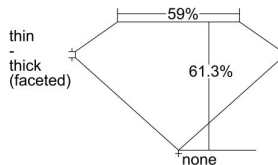

GIA®

FACSIMILE

GIA REPORT 1498942914

Verify this report at GIA.edu

GIA NATURAL DIAMOND DOSSIER®

July 17, 2024
GIA Report Number 1498942914
Shape and Cutting Style ..... Oval Brilliant
Measurements ..... 7.62 x 5.37 x 3.29 mm

GRADING RESULTS

Carat Weight ..... 0.91 carat
Color Grade ..... G
Clarity Grade SI1

ADDITIONAL GRADING INFORMATION

Polish ..... Excellent
Symmetry ..... Excellent
Fluorescence ..... None
Clarity Characteristics ..... Cloud, Crystal
Inscription(s): GIA 1498942914

PROPORTIONS

Profile not to actual proportions

GRADING SCALES

GIA COLOR SCALE		GIA CLARITY SCALE			
COLORLESS	D	VERY VERY SLIGHTLY INCLUDED	FLAWLESS		
	E		INTERNALLY FLAWLESS		
	F	VERY SLIGHTLY INCLUDED	VVS₁		
	G		VVS₂		
	H		VS₁		
	NEAR COLORLESS	I	SLIGHTLY INCLUDED	VS₂	
		J		SI₁	
		FAINT	K	INCLUDED	SI₂
			L		I₁
			M		I₂
VERT LIGHT	N	LIGHT	I₃		
	O				
	P				
	Q				
	R				
	S				
	T				
LIGHT	U				
	V				
	W				
	X				
Y					
Z