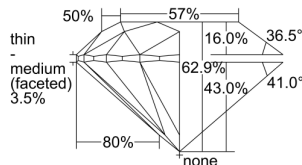

GIA®

FACSIMILE

GIA REPORT 1498945161

Verify this report at GIA.edu

GIA NATURAL DIAMOND DOSSIER®

July 18, 2024
GIA Report Number 1498945161
Shape and Cutting Style ..... Round Brilliant
Measurements ..... 4.67 - 4.70 x 2.94 mm

GRADING RESULTS

Carat Weight ..... 0.40 carat
Color Grade ..... G
Clarity Grade S11
Cut Grade ..... Excellent

ADDITIONAL GRADING INFORMATION

Polish ..... Excellent
Symmetry ..... Excellent
Fluorescence ..... None
Clarity Characteristics ..... Cloud, Feather
Inscription(s): GIA 1498945161

PROPORTIONS

Profile to actual proportions

GRADING SCALES

GIA COLOR SCALE	GIA CLARITY SCALE	GIA CUT SCALE	
COLOREDNESS D	FLAWLESS	EXCELLENT	
E	INTERNALLY FLAWLESS		
F		VVS₁	VERY GOOD
G	VVS₂		
H	VS₁	GOOD	
I	VS₂		
J	S1₁	FAIR	
K	S1₂		
L	I₁	POOR	
M	I₂		
N	I₃		
O			
P			
Q			
R			
S			
T			
U			
V			
W			
X			
Y			
Z