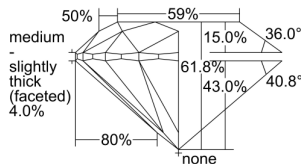

GIA®

FACSIMILE

GIA REPORT 1498950852

Verify this report at GIA.edu

GIA NATURAL DIAMOND DOSSIER®

July 19, 2024
GIA Report Number 1498950852
Shape and Cutting Style ..... Round Brilliant
Measurements ..... 4.68 - 4.71 x 2.90 mm

GRADING RESULTS

Carat Weight ..... 0.40 carat
Color Grade ..... F
Clarity Grade S11
Cut Grade ..... Excellent

ADDITIONAL GRADING INFORMATION

Polish ..... Excellent
Symmetry ..... Excellent
Fluorescence ..... Medium Blue
Clarity Characteristics ..... Crystal, Cloud
Inscription(s): GIA 1498950852

PROPORTIONS

Profile to actual proportions

GRADING SCALES

GIA COLOR SCALE	GIA CLARITY SCALE	GIA CUT SCALE	
D	FLAWLESS	EXCELLENT	
E	INTERNALLY FLAWLESS		
F		VVS₁	VERY GOOD
G	VVS₂		
H	VS₁	GOOD	
I	VS₂		
J	S1₁	FAIR	
K	S1₂		
L	I₁	POOR	
M	I₂		
N	I₃		
O			
P			
Q			
R			
S			
T			
U			
V			
W			
X			
Y			
Z