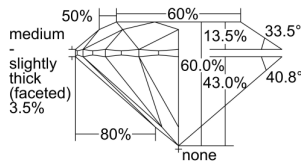

GIA®

FACSIMILE

GIA REPORT 1498955277

Verify this report at GIA.edu

GIA NATURAL DIAMOND DOSSIER®

July 18, 2024
GIA Report Number 1498955277
Shape and Cutting Style ..... Round Brilliant
Measurements ..... 4.34 - 4.36 x 2.61 mm

GRADING RESULTS

Carat Weight ..... 0.30 carat
Color Grade ..... E
Clarity Grade VVS2
Cut Grade ..... Excellent

ADDITIONAL GRADING INFORMATION

Polish ..... Excellent
Symmetry ..... Excellent
Fluorescence ..... Medium Blue
Clarity Characteristics ..... Cloud, Pinpoint
Inscription(s): GIA 1498955277

PROPORTIONS

Profile to actual proportions

GRADING SCALES

GIA COLOR SCALE	GIA CLARITY SCALE	GIA CUT SCALE	
D	FLAWLESS	EXCELLENT	
E	INTERNALLY FLAWLESS		
F		VVS₁	VERY GOOD
G	VVS₂		
H	VS₁	GOOD	
I	VS₂		
J	SI₁	FAIR	
K	SI₂		
L	I₁	POOR	
M	I₂		
N	I₃		
O			
P			
Q			
R			
S			
T			
U			
V			
W			
X			
Y			
Z