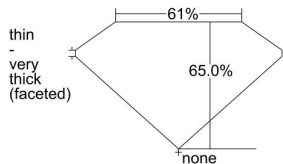

GIA®

FACSIMILE

GIA REPORT 1498959126

Verify this report at gia.edu

GIA NATURAL DIAMOND DOSSIER®

July 19, 2024
GIA Report Number 1498959126
Shape and Cutting Style ..... Pear Brilliant
Measurements ..... 6.85 x 4.73 x 3.07 mm

GRADING RESULTS

Carat Weight ..... 0.60 carat
Color Grade ..... H
Clarity Grade VS1

ADDITIONAL GRADING INFORMATION

Polish ..... Excellent
Symmetry ..... Excellent
Fluorescence ..... None
Clarity Characteristics ..... Cloud, Pinpoint
Inscription(s): GIA 1498959126

PROPORTIONS

Profile not to actual proportions

GRADING SCALES

GIA COLOR SCALE		GIA CLARITY SCALE			
COLORLESS	D	VERY VERY SLIGHTLY INCLUDED	FLAWLESS		
	E		INTERNALLY FLAWLESS		
	F	VERY SLIGHTLY INCLUDED	VVS₁		
	G		VVS₂		
	H		VS₁		
	NEAR COLORLESS	I	SLIGHTLY INCLUDED	VS₂	
		J		SI₁	
		FAINT	K	INCLUDED	SI₂
			L		I₁
			M		I₂
VERT LIGHT	N	LIGHT	I₃		
	O				
	P				
	Q				
	R