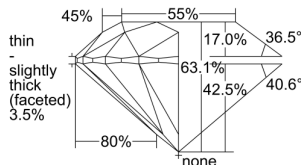

GIA®

FACSIMILE

GIA REPORT 1498963200

Verify this report at GIA.edu

GIA NATURAL DIAMOND DOSSIER®

July 18, 2024
GIA Report Number **1498963200**
Shape and Cutting Style ..... **Round Brilliant**
Measurements ..... **6.13 - 6.15 x 3.87 mm**

GRADING RESULTS

Carat Weight ..... **0.90 carat**
Color Grade ..... **G**
Clarity Grade **S12**
Cut Grade ..... **Excellent**

ADDITIONAL GRADING INFORMATION

Polish ..... **Excellent**
Symmetry ..... **Excellent**
Fluorescence ..... **None**
Clarity Characteristics ..... **Cloud, Crystal**
Inscription(s): **GIA 1498963200**

PROPORTIONS

Profile to actual proportions

GRADING SCALES

GIA COLOR SCALE	GIA CLARITY SCALE	GIA CUT SCALE	
D	FLAWLESS	EXCELLENT	
E	INTERNALLY FLAWLESS		
F		VVS₁	VERY GOOD
G	VVS₂		
H	VS₁	GOOD	
I	VS₂		
J	S1₁	FAIR	
K	S1₂		
L	I₁	POOR	
M	I₂		
N	I₃		
O			
P			
Q			
R			
S			
T			
U			
V			
W			
X			
Y			
Z