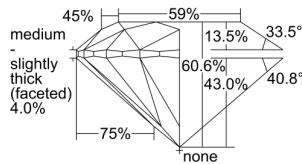

GIA®

FACSIMILE

GIA REPORT

1498963781

Verify this report at GIA.edu

GIA NATURAL DIAMOND DOSSIER®

July 18, 2024
GIA Report Number **1498963781**
Shape and Cutting Style ..... **Round Brilliant**
Measurements ..... **4.31 - 4.33 x 2.62 mm**

GRADING RESULTS

Carat Weight ..... **0.30 carat**
Color Grade ..... **H**
Clarity Grade **VS2**
Cut Grade ..... **Excellent**

ADDITIONAL GRADING INFORMATION

Polish ..... **Excellent**
Symmetry ..... **Excellent**
Fluorescence ..... **None**
Clarity Characteristics..... **Cloud, Crystal, Needle**
Inscription(s): **GIA 1498963781**

PROPORTIONS

Profile to actual proportions

GRADING SCALES

GIA COLOR SCALE

COLORLESS	D
	E
	F
	G
	H
	I
	J
NEAR COLORLESS	K
	L
Faint	M
	N
	O
	P
	Q
Very Light	R
	S
	T
	U
	V
	W
	X
	Y
Light	Z

GIA CLARITY SCALE

FLAWLESS	VERY VERY SLIGHTLY INCLUDED	I₁	
			I₂
INTERNALLY FLAWLESS	VERY SLIGHTLY INCLUDED	SI₁	
			SI₂
VVS₁	VERY SLIGHTLY INCLUDED	I₁	
			I₂
VVS₂	VERY SLIGHTLY INCLUDED	I₂	
			I₃
VS₁	VERY SLIGHTLY INCLUDED	I₃	
VS₂	VERY SLIGHTLY INCLUDED		
Slightly Included	SLIGHTLY INCLUDED		

GIA CUT SCALE

EXCELLENT	VERY GOOD	GOOD	FAIR	POOR