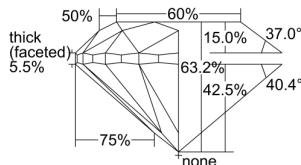

GIA®

FACSIMILE

GIA REPORT 1498963814

Verify this report at GIA.edu

GIA NATURAL DIAMOND DOSSIER®

July 19, 2024
GIA Report Number **1498963814**
Shape and Cutting Style ..... **Round Brilliant**
Measurements ..... **5.56 - 5.60 x 3.52 mm**

GRADING RESULTS

Carat Weight ..... **0.71 carat**
Color Grade ..... **G**
Clarity Grade **VS1**
Cut Grade ..... **Very Good**

ADDITIONAL GRADING INFORMATION

Polish ..... **Excellent**
Symmetry ..... **Very Good**
Fluorescence ..... **None**
Clarity Characteristics..... **Cloud, Pinpoint, Indented Natural**
Inscription(s): **GIA 1498963814**

PROPORTIONS

Profile to actual proportions

GRADING SCALES

GIA COLOR SCALE	GIA CLARITY SCALE	GIA CUT SCALE	
D	FLAWLESS	EXCELLENT	
E	INTERNALLY FLAWLESS		
F		VVS₁	VERY GOOD
G	VVS₂		
H	VS₁	GOOD	
I	VS₂		
J	SI₁	FAIR	
K	SI₂		
L	I₁	POOR	
M			
N	I₂		
O			
P	I₃		
Q			
R			
S			
T			
U			
V			
W			
X			
Y			
Z