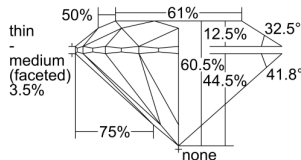

GIA®

FACSIMILE

GIA REPORT

1498964548

Verify this report at GIA.edu

GIA NATURAL DIAMOND DOSSIER®

July 18, 2024
GIA Report Number 1498964548
Shape and Cutting Style ..... Round Brilliant
Measurements ..... 4.34 - 4.36 x 2.63 mm

GRADING RESULTS

Carat Weight ..... 0.30 carat
Color Grade ..... F
Clarity Grade VS1
Cut Grade ..... Excellent

ADDITIONAL GRADING INFORMATION

Polish ..... Excellent
Symmetry ..... Excellent
Fluorescence ..... None
Clarity Characteristics ..... Cloud
Inscription(s): GIA 1498964548

PROPORTIONS

Profile to actual proportions

GRADING SCALES

GIA COLOR SCALE	GIA CLARITY SCALE	GIA CUT SCALE	
D	FLAWLESS	EXCELLENT	
E	INTERNALLY FLAWLESS		
F		VVS₁	VERY GOOD
G	VVS₂		
H	VS₁	GOOD	
I	VS₂		
J	SI₁	FAIR	
K	SI₂		
L	I₁	POOR	
M	I₂		
N	I₃		
O			
P			
Q			
R			
S			
T			
U			
V			
W			
X			
Y			
Z