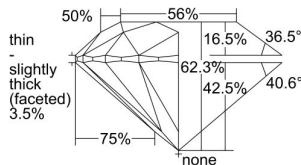

GIA®

FACSIMILE

GIA REPORT 1498965918

Verify this report at GIA.edu

GIA NATURAL DIAMOND DOSSIER®

July 22, 2024
GIA Report Number **1498965918**
Shape and Cutting Style ..... **Round Brilliant**
Measurements ..... **4.32 - 4.34 x 2.70 mm**

GRADING RESULTS

Carat Weight ..... **0.31 carat**
Color Grade ..... **G**
Clarity Grade **S11**
Cut Grade ..... **Excellent**

ADDITIONAL GRADING INFORMATION

Polish ..... **Excellent**
Symmetry ..... **Excellent**
Fluorescence ..... **Faint**
Clarity Characteristics..... **Cloud, Crystal**
Inscription(s): **GIA 1498965918**

PROPORTIONS

Profile to actual proportions