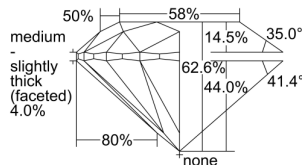

GIA®

FACSIMILE

GIA REPORT 1498975775

Verify this report at GIA.edu

GIA NATURAL DIAMOND DOSSIER®

July 22, 2024
GIA Report Number 1498975775
Shape and Cutting Style ..... Round Brilliant
Measurements ..... 5.24 - 5.26 x 3.29 mm

GRADING RESULTS

Carat Weight ..... 0.56 carat
Color Grade ..... E
Clarity Grade VS2
Cut Grade ..... Excellent

ADDITIONAL GRADING INFORMATION

Polish ..... Excellent
Symmetry ..... Excellent
Fluorescence ..... None
Clarity Characteristics ..... Crystal, Cloud
Inscription(s): GIA 1498975775

PROPORTIONS

Profile to actual proportions