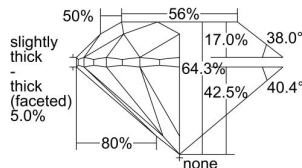

GIA®

FACSIMILE

GIA REPORT 1498976441

Verify this report at GIA.edu

GIA NATURAL DIAMOND DOSSIER®

July 22, 2024
GIA Report Number 1498976441
Shape and Cutting Style ..... Round Brilliant
Measurements ..... 6.01 - 6.04 x 3.88 mm

GRADING RESULTS

Carat Weight ..... 0.90 carat
Color Grade ..... H
Clarity Grade VS1
Cut Grade ..... Very Good

ADDITIONAL GRADING INFORMATION

Polish ..... Excellent
Symmetry ..... Excellent
Fluorescence ..... None
Clarity Characteristics..Cloud, Needle, Pinpoint, Indented Natural
Inscription(s): GIA 1498976441

PROPORTIONS

Profile to actual proportions

GRADING SCALES

GIA COLOR SCALE	GIA CLARITY SCALE	GIA CUT SCALE	
D	FLAWLESS	EXCELLENT	
E	INTERNALLY FLAWLESS		
F		VVS₁	VERY GOOD
G	VVS₂		
H	VS₁	GOOD	
I	VS₂		
J	SI₁	FAIR	
K	SI₂		
L	I₁	POOR	
M	I₂		
N	I₃		
O			
P			
Q			
R			
S			
T			
U			
V			
W			
X			
Y			
Z