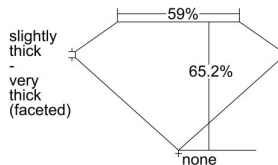

GIA®

FACSIMILE

GIA REPORT 1498976463

Verify this report at GIA.edu

GIA NATURAL DIAMOND DOSSIER®

July 19, 2024
GIA Report Number 1498976463
Shape and Cutting Style ..... Oval Brilliant
Measurements ..... 5.82 x 4.45 x 2.90 mm

GRADING RESULTS

Carat Weight ..... 0.50 carat
Color Grade ..... E
Clarity Grade VS1

ADDITIONAL GRADING INFORMATION

Polish ..... Excellent
Symmetry ..... Excellent
Fluorescence ..... None
Clarity Characteristics ..... Feather, Pinpoint
Inscription(s): GIA 1498976463

PROPORTIONS

Profile not to actual proportions

GRADING SCALES

GIA COLOR SCALE		GIA CLARITY SCALE			
COLORLESS	D	VERY VERY SLIGHTLY INCLUDED	FLAWLESS		
	E		INTERNALLY FLAWLESS		
	F	VERY SLIGHTLY INCLUDED	VS₁		
	G		VS₂		
	H		VS₁		
	NEAR COLORLESS	I	SLIGHTLY INCLUDED	VS₂	
		J		SI₁	
		FAINT	K	INCLUDED	SI₂
			L		I₁
			M		I₂
VERY LIGHT			N	INCLUDED	I₃
			O		
			P		
	Q				
LIGHT	R				
	S				
	T				
	U				
	V				
	Z