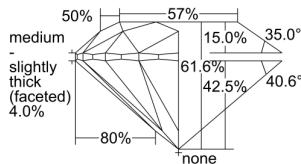

GIA®

FACSIMILE

GIA REPORT 1498979206

Verify this report at GIA.edu

GIA NATURAL DIAMOND DOSSIER®

July 22, 2024
GIA Report Number **1498979206**
Shape and Cutting Style ..... **Round Brilliant**
Measurements ..... **4.29 - 4.32 x 2.65 mm**

GRADING RESULTS

Carat Weight ..... **0.30 carat**
Color Grade ..... **I**
Clarity Grade **VS1**
Cut Grade ..... **Excellent**

ADDITIONAL GRADING INFORMATION

Polish ..... **Excellent**
Symmetry ..... **Excellent**
Fluorescence ..... **None**
Clarity Characteristics ..... **Feather**
Inscription(s): **GIA 1498979206**

PROPORTIONS

Profile to actual proportions

GRADING SCALES

GIA COLOR SCALE	GIA CLARITY SCALE	GIA CUT SCALE	
D	FLAWLESS	EXCELLENT	
E	INTERNALLY FLAWLESS		
F		VVS₁	VERY GOOD
G	VVS₂		
H	VS₁	GOOD	
I	VS₂		
J	SI₁	FAIR	
K	SI₂		
L	I₁	POOR	
M	I₂		
N	I₃		
O			
P			
Q			
R			
S			
T			
U			
V			
W			
X			
Y			
Z