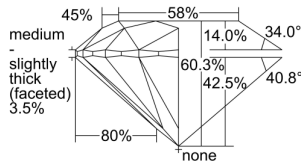

GIA®

FACSIMILE

GIA REPORT 1498979661

Verify this report at GIA.edu

GIA NATURAL DIAMOND DOSSIER®

July 23, 2024
GIA Report Number 1498979661
Shape and Cutting Style ..... Round Brilliant
Measurements ..... 4.35 - 4.38 x 2.63 mm

GRADING RESULTS

Carat Weight ..... 0.30 carat
Color Grade ..... F
Clarity Grade SI2
Cut Grade ..... Excellent

ADDITIONAL GRADING INFORMATION

Polish ..... Excellent
Symmetry ..... Excellent
Fluorescence ..... None
Clarity Characteristics ..... Cloud
Inscription(s): GIA 1498979661

PROPORTIONS

Profile to actual proportions

GRADING SCALES

GIA COLOR SCALE

COLORESS	D
	E
	F
	G
	H
	I
	J
NEAR COLORESS	K
	L
FAINT	M
	N
	O
	P
	Q
VERY LIGHT	R
	S
	T
	U
	V
	W
	X
	Y
LIGHT	Z

GIA CLARITY SCALE

FLAWLESS	VERY VERY SLIGHTLY INCLUDED	VVS₁	
			VVS₂
INTERNALLY FLAWLESS	VERY SLIGHTLY INCLUDED	VS₁	
		VS₂	
SLIGHTLY INCLUDED	SLIGHTLY INCLUDED	SI₁	
		SI₂	
INCLUDED	INCLUDED	I₁	
		I₂	
		I₃	

GIA CUT SCALE

EXCELLENT
VERY GOOD
GOOD
FAIR
POOR