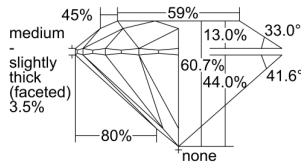

GIA®

FACSIMILE

GIA REPORT 1498980714

Verify this report at GIA.edu

GIA NATURAL DIAMOND DOSSIER®

July 26, 2024
GIA Report Number 1498980714
Shape and Cutting Style ..... Round Brilliant
Measurements ..... 4.33 - 4.36 x 2.64 mm

GRADING RESULTS

Carat Weight ..... 0.30 carat
Color Grade ..... F
Clarity Grade VS2
Cut Grade ..... Excellent

ADDITIONAL GRADING INFORMATION

Polish ..... Excellent
Symmetry ..... Excellent
Fluorescence ..... Medium Blue
Clarity Characteristics ..... Crystal
Inscription(s): GIA 1498980714

PROPORTIONS

Profile to actual proportions

GRADING SCALES

GIA COLOR SCALE	GIA CLARITY SCALE	GIA CUT SCALE	
D	FLAWLESS	EXCELLENT	
E	INTERNALLY FLAWLESS		
F		VVS₁	VERY GOOD
G	VVS₂		
H	VS₁	GOOD	
I	VS₂		
J	SI₁	FAIR	
K	SI₂		
L	I₁	POOR	
M			
N			
O	I₂		
P			
Q			
R	I₃		
S			
T			
U			
V			
W			
X			
Y			
Z