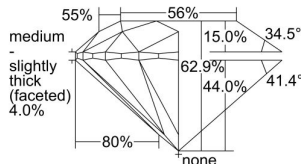

GIA®

FACSIMILE

GIA REPORT 1498981889

Verify this report at GIA.edu

GIA NATURAL DIAMOND DOSSIER®

July 23, 2024
GIA Report Number **1498981889**
Shape and Cutting Style ..... **Round Brilliant**
Measurements ..... **5.11 - 5.13 x 3.22 mm**

GRADING RESULTS

Carat Weight ..... **0.51 carat**
Color Grade ..... **E**
Clarity Grade **S11**
Cut Grade ..... **Excellent**

ADDITIONAL GRADING INFORMATION

Polish ..... **Excellent**
Symmetry ..... **Excellent**
Fluorescence ..... **None**
Clarity Characteristics..... **Cloud, Crystal**
Inscription(s): **GIA 1498981889**

PROPORTIONS

Profile to actual proportions

GRADING SCALES

GIA COLOR SCALE	GIA CLARITY SCALE	GIA CUT SCALE	
D	FLAWLESS	EXCELLENT	
E	INTERNALLY FLAWLESS		
F		VVS₁	VERY GOOD
G	VVS₂		
H	VS₁	GOOD	
I	VS₂		
J	S1₁	FAIR	
K	S1₂		
L	I₁	POOR	
M	I₂		
N	I₃		
O			
P			
Q			
R			
S			
T			
U			
V			
W			
X			
Y			
Z