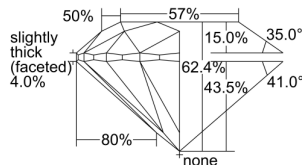

GIA®

FACSIMILE

GIA REPORT 1498982541

Verify this report at GIA.edu

GIA NATURAL DIAMOND DOSSIER®

July 24, 2024
GIA Report Number 1498982541
Shape and Cutting Style ..... Round Brilliant
Measurements ..... 4.33 - 4.35 x 2.71 mm

GRADING RESULTS

Carat Weight ..... 0.31 carat
Color Grade ..... H
Clarity Grade VS1
Cut Grade ..... Excellent

ADDITIONAL GRADING INFORMATION

Polish ..... Excellent
Symmetry ..... Excellent
Fluorescence ..... None
Clarity Characteristics..... Crystal, Needle, Pinpoint
Inscription(s): GIA 1498982541

PROPORTIONS

Profile to actual proportions

GRADING SCALES

GIA COLOR SCALE	GIA CLARITY SCALE	GIA CUT SCALE	
D	FLAWLESS	EXCELLENT	
E	INTERNALLY FLAWLESS		
F		VVS₁	VERY GOOD
G	VVS₂		
H	VS₁	GOOD	
I	VS₂		
J	SI₁	FAIR	
K	SI₂		
L	I₁	POOR	
M			
N			
O	I₂		
P			
Q	I₃		
R			
S			
T			
U			
V			
W			
X			
Y			
Z