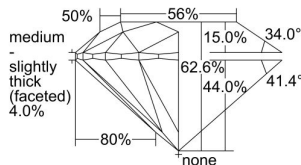

GIA®

FACSIMILE

GIA REPORT 1498982578

Verify this report at GIA.edu

GIA NATURAL DIAMOND DOSSIER®

July 23, 2024
GIA Report Number **1498982578**
Shape and Cutting Style ..... **Round Brilliant**
Measurements ..... **5.11 - 5.13 x 3.21 mm**

GRADING RESULTS

Carat Weight ..... **0.51 carat**
Color Grade ..... **K**
Clarity Grade **VS1**
Cut Grade ..... **Excellent**

ADDITIONAL GRADING INFORMATION

Polish ..... **Excellent**
Symmetry ..... **Excellent**
Fluorescence ..... **Faint**
Clarity Characteristics..... **Cloud, Pinpoint**
Inscription(s): **GIA 1498982578**

PROPORTIONS

Profile to actual proportions

GRADING SCALES

GIA COLOR SCALE	GIA CLARITY SCALE	GIA CUT SCALE	
D	FLAWLESS	EXCELLENT	
E	INTERNALLY FLAWLESS		
F		VVS₁	VERY GOOD
G	VVS₂		
H	VS₁	GOOD	
I	VS₂		
J	SI₁	FAIR	
K	SI₂		
L	I₁	POOR	
M	I₂		
N	I₃		
O			
P			
Q			
R			
S			
T			
U			
V			
W			
X			
Y			
Z