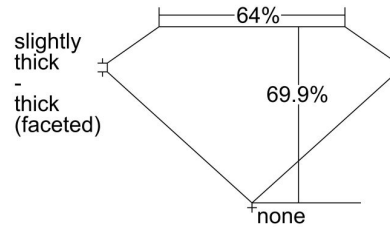

GIA NATURAL DIAMOND GRADING REPORT

July 23, 2024
GIA Report Number 1498984737
Shape and Cutting Style Cushion Modified Brilliant
Measurements 6.95 x 6.77 x 4.73 mm

GRADING RESULTS

Carat Weight 1.80 carat
Color Grade I
Clarity Grade VS1

ADDITIONAL GRADING INFORMATION

Polish Excellent
Symmetry Excellent
Fluorescence None
Inscription(s): GIA 1498984737
Comments: Surface graining is not shown.

PROPORTIONS

Profile not to actual proportions

CLARITY CHARACTERISTICS

KEY TO SYMBOLS*

- Feather
- Pinpoint

* Red symbols denote internal characteristics (inclusions). Green or black symbols denote external characteristics (blemishes). Diagram is an approximate representation of the diamond, and symbols shown indicate type, position, and approximate size of clarity characteristics. All clarity characteristics may not be shown. Details of finish are not shown.