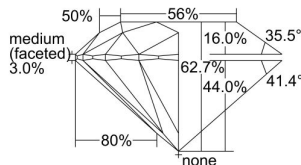

GIA®

FACSIMILE

GIA REPORT 1498985041

Verify this report at GIA.edu

GIA NATURAL DIAMOND DOSSIER®

July 23, 2024
GIA Report Number **1498985041**
Shape and Cutting Style ..... **Round Brilliant**
Measurements ..... **5.12 - 5.14 x 3.22 mm**

GRADING RESULTS

Carat Weight ..... **0.51 carat**
Color Grade ..... **F**
Clarity Grade **VS2**
Cut Grade ..... **Excellent**

ADDITIONAL GRADING INFORMATION

Polish ..... **Excellent**
Symmetry ..... **Excellent**
Fluorescence ..... **None**
Clarity Characteristics..... **Crystal, Cloud, Feather**
Inscription(s): **GIA 1498985041**

PROPORTIONS

Profile to actual proportions

GRADING SCALES

GIA COLOR SCALE	GIA CLARITY SCALE	GIA CUT SCALE	
D	FLAWLESS	EXCELLENT	
E	INTERNALLY FLAWLESS		
F		VVS₁	VERY GOOD
G	VVS₂		
H	VS₁	GOOD	
I	VS₂		
J	SI₁	FAIR	
K	SI₂		
L	I₁	POOR	
M	I₂		
N	I₃		
O			
P			
Q			
R			
S			
T			
U			
V			
W			
X			
Y			
Z