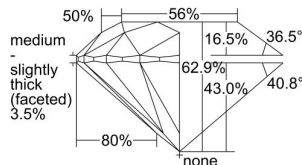

GIA®

FACSIMILE

GIA REPORT 1498988106

Verify this report at GIA.edu

GIA NATURAL DIAMOND DOSSIER®

July 25, 2024
GIA Report Number **1498988106**
Shape and Cutting Style ..... **Round Brilliant**
Measurements ..... **3.67 - 3.70 x 2.32 mm**

GRADING RESULTS

Carat Weight ..... **0.19 carat**
Color Grade ..... **D**
Clarity Grade **VS1**
Cut Grade ..... **Excellent**

ADDITIONAL GRADING INFORMATION

Polish ..... **Excellent**
Symmetry ..... **Excellent**
Fluorescence ..... **None**
Clarity Characteristics..... **Cloud, Needle, Pinpoint**
Inscription(s): **GIA 1498988106**

PROPORTIONS

Profile to actual proportions