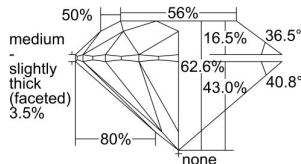

GIA®

FACSIMILE

GIA REPORT 1498993476

Verify this report at GIA.edu

GIA NATURAL DIAMOND DOSSIER®

July 23, 2024
GIA Report Number 1498993476
Shape and Cutting Style ..... Round Brilliant
Measurements ..... 5.90 - 5.93 x 3.70 mm

GRADING RESULTS

Carat Weight ..... 0.80 carat
Color Grade I
Clarity Grade VS1
Cut Grade ..... Excellent

ADDITIONAL GRADING INFORMATION

Polish ..... Excellent
Symmetry ..... Excellent
Fluorescence ..... None
Clarity Characteristics..... Crystal, Cloud, Pinpoint
Inscription(s): GIA 1498993476

PROPORTIONS

Profile to actual proportions