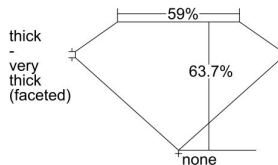

GIA®

FACSIMILE

GIA REPORT 1498994634

Verify this report at GIA.edu

GIA NATURAL DIAMOND DOSSIER®

July 24, 2024
GIA Report Number 1498994634
Shape and Cutting Style ..... Pear Brilliant
Measurements ..... 7.17 x 4.67 x 2.97 mm

GRADING RESULTS

Carat Weight ..... 0.61 carat
Color Grade ..... F
Clarity Grade VS1

ADDITIONAL GRADING INFORMATION

Polish ..... Excellent
Symmetry ..... Very Good
Fluorescence ..... None
Clarity Characteristics..... Crystal, Feather, Needle, Pinpoint
Inscription(s): GIA 1498994634

PROPORTIONS

Profile not to actual proportions

GRADING SCALES

GIA COLOR SCALE		GIA CLARITY SCALE		
NEAR COLORLESS	D	VERY VERY SLIGHTLY INCLUDED	FLAWLESS	
	E		INTERNALLY FLAWLESS	
	F	VERY SLIGHTLY INCLUDED	VVS₁	
	G		VVS₂	
	H		VS₁	
	FAINT	I	SLIGHTLY INCLUDED	VS₂
		J		SI₁
		K	INCLUDED	SI₂
		L		I₁
		M		I₂
LIGHT	N		I₃	
	O			
	P			
	Q			
	R			
	S			
	T			
	U			
	V			
	W			
	X			
	Y			
	Z