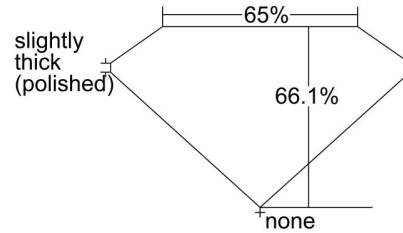

GIA NATURAL DIAMOND GRADING REPORT

April 08, 2024
 GIA Report Number 1499025834
 Shape and Cutting Style Emerald Cut
 Measurements 6.63 x 4.80 x 3.17 mm

GRADING RESULTS

Carat Weight 1.00 carat
 Color Grade D
 Clarity Grade VS2

ADDITIONAL GRADING INFORMATION

Polish Excellent
 Symmetry Excellent
 Fluorescence None
 Inscription(s): GIA 1499025834

Comments: Pinpoints are not shown. Surface graining is not shown.

PROPORTIONS

Profile not to actual proportions

CLARITY CHARACTERISTICS

KEY TO SYMBOLS*

- Crystal
- ~ Feather
- \\ Needle

* Red symbols denote internal characteristics (inclusions). Green or black symbols denote external characteristics (blemishes). Diagram is an approximate representation of the diamond, and symbols shown indicate type, position, and approximate size of clarity characteristics. All clarity characteristics may not be shown. Details of finish are not shown.