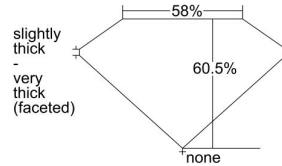

GIA®

FACSIMILE

GIA REPORT 1499028483

Verify this report at GIA.edu

GIA NATURAL DIAMOND DOSSIER®

April 10, 2024
GIA Report Number 1499028483
Shape and Cutting Style ..... Heart Brilliant
Measurements ..... 4.36 x 5.11 x 3.09 mm

GRADING RESULTS

Carat Weight ..... 0.40 carat
Color Grade ..... G
Clarity Grade VVS1

ADDITIONAL GRADING INFORMATION

Polish ..... Excellent
Symmetry ..... Excellent
Fluorescence ..... None
Clarity Characteristics ..... Feather
Inscription(s): GIA 1499028483

PROPORTIONS

Profile not to actual proportions

GRADING SCALES

GIA COLOR SCALE		GIA CLARITY SCALE		
COLORLESS	D	VERY VERY SLIGHTLY INCLUDED	FLAWLESS	
	E		INTERNALLY FLAWLESS	
	F		VVS₁	
	G		VVS₂	
	NEAR COLORLESS	H	VERY SLIGHTLY INCLUDED	VS₁
		I		VS₂
		J	SLIGHTLY INCLUDED	S₁
		K		S₂
		L		I₁
		M		I₂
FAINT	N	INCLUDED	I₃	
	O			
	P			
	Q			
	R			
	S			
VERY LIGHT	T			
	U			
	V			
	W			
	X			
	Y			
LIGHT	Z