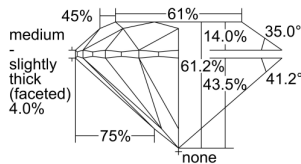

GIA®

FACSIMILE

GIA REPORT 1499037805

Verify this report at GIA.edu

GIA NATURAL DIAMOND DOSSIER®

April 10, 2024
GIA Report Number 1499037805
Shape and Cutting Style ..... Round Brilliant
Measurements ..... 5.08 - 5.12 x 3.12 mm

GRADING RESULTS

Carat Weight ..... 0.50 carat
Color Grade ..... F
Clarity Grade VVS1
Cut Grade ..... Excellent

ADDITIONAL GRADING INFORMATION

Polish ..... Excellent
Symmetry ..... Excellent
Fluorescence ..... Medium Blue
Clarity Characteristics ..... Pinpoint
Inscription(s): GIA 1499037805

PROPORTIONS

Profile to actual proportions

GRADING SCALES

GIA COLOR SCALE	GIA CLARITY SCALE	GIA CUT SCALE	
D	FLAWLESS	EXCELLENT	
E	INTERNALLY FLAWLESS		
F		VVS₁	VERY GOOD
G	VVS₂		
H	VS₁	GOOD	
I	VS₂		
J	SI₁	FAIR	
K	SI₂		
L	I₁	POOR	
M			
N	I₂		
O	I₃		
P			
Q			
R			
S			
T			
U			
V			
W			
X			
Y			
Z