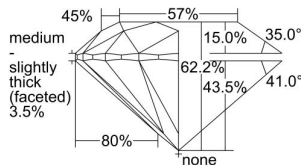

GIA®

FACSIMILE

GIA REPORT 1499045216

Verify this report at GIA.edu

GIA NATURAL DIAMOND DOSSIER®

April 11, 2024
GIA Report Number 1499045216
Shape and Cutting Style ..... Round Brilliant
Measurements ..... 4.33 - 4.34 x 2.70 mm

GRADING RESULTS

Carat Weight ..... 0.31 carat
Color Grade ..... E
Clarity Grade VS2
Cut Grade ..... Excellent

ADDITIONAL GRADING INFORMATION

Polish ..... Excellent
Symmetry ..... Excellent
Fluorescence ..... None
Clarity Characteristics ..... Cloud, Crystal
Inscription(s): GIA 1499045216

PROPORTIONS

Profile to actual proportions