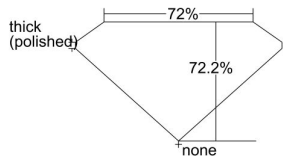

GIA®

FACSIMILE

GIA REPORT 1499056701

Verify this report at GIA.edu

GIA NATURAL DIAMOND DOSSIER®

April 11, 2024
GIA Report Number 1499056701
Shape and Cutting Style ..... Square Modified Brilliant
Measurements ..... 4.88 x 4.83 x 3.49 mm

GRADING RESULTS

Carat Weight ..... 0.70 carat
Color Grade ..... H
Clarity Grade VS1

ADDITIONAL GRADING INFORMATION

Polish ..... Excellent
Symmetry ..... Excellent
Fluorescence ..... None
Clarity Characteristics ..... Feather, Cloud, Pinpoint
Inscription(s): GIA 1499056701

PROPORTIONS

Profile not to actual proportions

GRADING SCALES

GIA COLOR SCALE		GIA CLARITY SCALE			
COLORLESS	D	VERY VERY SLIGHTLY INCLUDED	FLAWLESS		
	E		INTERNALLY FLAWLESS		
	F	VERY SLIGHTLY INCLUDED	VVS₁		
	G		VVS₂		
	H		VS₁		
	NEAR COLORLESS	I	SLIGHTLY INCLUDED	VS₂	
		J		SI₁	
		FAINT	K	INCLUDED	SI₂
			L		I₁
			M		I₂
VERY LIGHT	N	LIGHT	I₃		
	O				
	P				
	Q				
	R