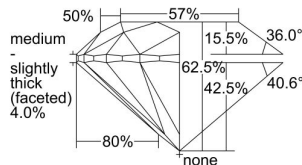

GIA®

FACSIMILE

GIA REPORT

1499093641

Verify this report at GIA.edu

GIA NATURAL DIAMOND DOSSIER®

April 17, 2024
GIA Report Number 1499093641
Shape and Cutting Style ..... Round Brilliant
Measurements ..... 5.66 - 5.71 x 3.55 mm

GRADING RESULTS

Carat Weight ..... 0.71 carat
Color Grade ..... K
Clarity Grade VVS2
Cut Grade ..... Excellent

ADDITIONAL GRADING INFORMATION

Polish ..... Excellent
Symmetry ..... Excellent
Fluorescence ..... Strong Blue
Clarity Characteristics ..... Pinpoint
Inscription(s): GIA 1499093641

PROPORTIONS

Profile to actual proportions

GRADING SCALES

GIA COLOR SCALE

COLORESS	D
	E
	F
	G
	H
	I
	J
NEAR COLORESS	K
	L
FAINT	M
	N
	O
	P
VERY LIGHT	Q
	R
	S
	T
	U
	V
	W
	X
	Y
LIGHT	Z

GIA CLARITY SCALE

FLAWLESS	VERY VERY SLIGHTLY INCLUDED	VVS₁	VVS₂	VS₁	VS₂	SI₁	SI₂	I₁	I₂	I₃	
											INTERNALLY FLAWLESS

GIA CUT SCALE

EXCELLENT
VERY GOOD
GOOD
FAIR
POOR