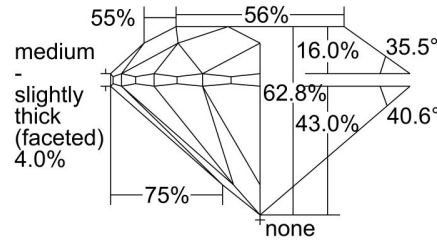

GIA NATURAL DIAMOND GRADING REPORT

April 17, 2024
GIA Report Number 1499095115
Shape and Cutting Style Round Brilliant
Measurements 7.57 - 7.63 x 4.77 mm

GRADING RESULTS

Carat Weight 1.72 carat
Color Grade J
Clarity Grade VVS1
Cut Grade Excellent

ADDITIONAL GRADING INFORMATION

Polish Excellent
Symmetry Excellent
Fluorescence None
Inscription(s): GIA 1499095115
Comments: Internal graining is not shown.

PROPORTIONS

Profile to actual proportions

CLARITY CHARACTERISTICS

KEY TO SYMBOLS*

- Cloud
- Feather

* Red symbols denote internal characteristics (inclusions). Green or black symbols denote external characteristics (blemishes). Diagram is an approximate representation of the diamond, and symbols shown indicate type, position, and approximate size of clarity characteristics. All clarity characteristics may not be shown. Details of finish are not shown.