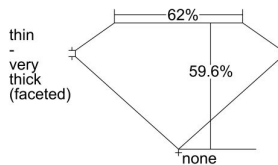

GIA®

FACSIMILE

GIA REPORT 1499115641

Verify this report at GIA.edu

GIA NATURAL DIAMOND DOSSIER®

April 23, 2024
GIA Report Number 1499115641
Shape and Cutting Style ..... Heart Brilliant
Measurements ..... 4.51 x 5.08 x 3.02 mm

GRADING RESULTS

Carat Weight ..... 0.40 carat
Color Grade ..... G
Clarity Grade VS2

ADDITIONAL GRADING INFORMATION

Polish ..... Excellent
Symmetry ..... Very Good
Fluorescence ..... None
Clarity Characteristics..... Cloud, Feather, Crystal
Inscription(s): GIA 1499115641

PROPORTIONS

Profile not to actual proportions

GRADING SCALES

GIA COLOR SCALE		GIA CLARITY SCALE			
COLORLESS	D	VERY VERY SLIGHTLY INCLUDED	FLAWLESS		
	E		INTERNALLY FLAWLESS		
	F	VERY SLIGHTLY INCLUDED	VVS₁		
	G		VVS₂		
	H		VS₁		
	NEAR COLORLESS	I	SLIGHTLY INCLUDED	VS₂	
		J		SI₁	
		FAINT	K	INCLUDED	SI₂
			L		I₁
			M		I₂
VERT LIGHT	N	LIGHT	I₃		
	O				
	P				
	Q				
	R