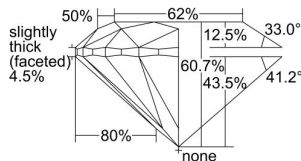

GIA®

FACSIMILE

GIA REPORT 1499162160

Verify this report at GIA.edu

GIA NATURAL DIAMOND DOSSIER®

April 23, 2024
GIA Report Number 1499162160
Shape and Cutting Style ..... Round Brilliant
Measurements ..... 4.72 - 4.76 x 2.88 mm

GRADING RESULTS

Carat Weight ..... 0.40 carat
Color Grade ..... E
Clarity Grade VVS1
Cut Grade ..... Excellent

ADDITIONAL GRADING INFORMATION

Polish ..... Excellent
Symmetry ..... Excellent
Fluorescence ..... Strong Blue
Clarity Characteristics ..... Pinpoint
Inscription(s): GIA 1499162160

PROPORTIONS

Profile to actual proportions

GRADING SCALES

GIA COLOR SCALE	GIA CLARITY SCALE	GIA CUT SCALE	
D	FLAWLESS	EXCELLENT	
E	INTERNALLY FLAWLESS		
F		VVS₁	VERY GOOD
G	VVS₂		
H	VS₁	GOOD	
I	VS₂		
J	SI₁	FAIR	
K	SI₂		
L	I₁	POOR	
M	I₂		
N	I₃		
O			
P			
Q			
R			
S			
T			
U			
V			
W			
X			
Y			
Z