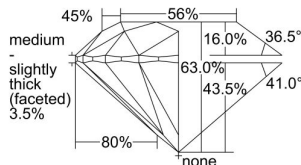

GIA®

FACSIMILE

GIA REPORT 1499178360

Verify this report at GIA.edu

GIA NATURAL DIAMOND DOSSIER®

April 24, 2024
GIA Report Number 1499178360
Shape and Cutting Style ..... Round Brilliant
Measurements ..... 5.24 - 5.26 x 3.31 mm

GRADING RESULTS

Carat Weight ..... 0.56 carat
Color Grade ..... K
Clarity Grade VS2
Cut Grade ..... Excellent

ADDITIONAL GRADING INFORMATION

Polish ..... Excellent
Symmetry ..... Excellent
Fluorescence ..... None
Clarity Characteristics ..... Crystal, Cloud, Needle
Inscription(s): GIA 1499178360

PROPORTIONS

Profile to actual proportions

GRADING SCALES

GIA COLOR SCALE	GIA CLARITY SCALE	GIA CUT SCALE	
D	FLAWLESS	EXCELLENT	
E	INTERNALLY FLAWLESS		
F		VVS₁	VERY GOOD
G	VVS₂		
H	VS₁	GOOD	
I	VS₂		
J	SI₁	FAIR	
K	SI₂		
L	I₁	POOR	
M			
N			
O	I₂		
P			
Q			
R	I₃		
S			
T			
U			
V			
W			
X			
Y			
Z