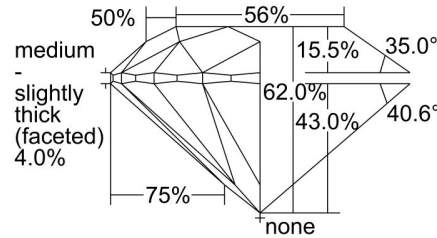

GIA NATURAL DIAMOND GRADING REPORT

April 29, 2024  
 GIA Report Number ..... 1499214272  
 Shape and Cutting Style ..... Round Brilliant  
 Measurements ..... 7.29 - 7.31 x 4.53 mm

GRADING RESULTS

Carat Weight ..... 1.49 carat  
 Color Grade ..... J  
 Clarity Grade ..... SI1  
 Cut Grade ..... Excellent

PROPORTIONS

Profile to actual proportions

CLARITY CHARACTERISTICS

KEY TO SYMBOLS\*

- Twinning Wisp
- Feather
- Crystal
- Cloud
- Needle

\* Red symbols denote internal characteristics (inclusions). Green or black symbols denote external characteristics (blemishes). Diagram is an approximate representation of the diamond, and symbols shown indicate type, position, and approximate size of clarity characteristics. All clarity characteristics may not be shown. Details of finish are not shown.