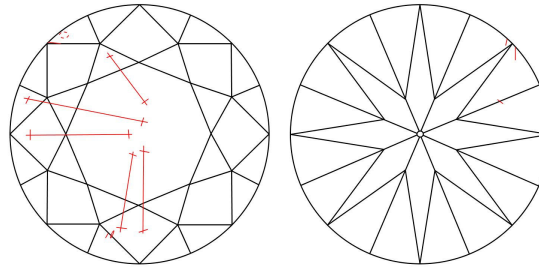

GIA NATURAL DIAMOND GRADING REPORT

April 29, 2024  
 GIA Report Number ..... 1499214272  
 Shape and Cutting Style ..... Round Brilliant  
 Measurements ..... 7.29 - 7.31 x 4.53 mm

GRADING RESULTS

Carat Weight ..... 1.49 carat  
 Color Grade ..... J  
 Clarity Grade ..... SI1  
 Cut Grade ..... Excellent

PROPORTIONS

Profile to actual proportions

CLARITY CHARACTERISTICS

KEY TO SYMBOLS\*

- Twinning Wisp
- Feather
- Crystal
- Cloud
- Needle

\* Red symbols denote internal characteristics (inclusions). Green or black symbols denote external characteristics (blemishes). Diagram is an approximate representation of the diamond, and symbols shown indicate type, position, and approximate size of clarity characteristics. All clarity characteristics may not be shown. Details of finish are not shown.