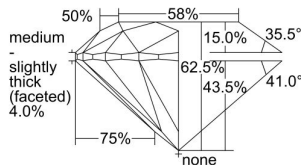

GIA®

FACSIMILE

GIA REPORT 1499249424

Verify this report at GIA.edu

GIA NATURAL DIAMOND DOSSIER®

May 01, 2024
GIA Report Number 1499249424
Shape and Cutting Style ..... Round Brilliant
Measurements ..... 4.28 - 4.31 x 2.68 mm

GRADING RESULTS

Carat Weight ..... 0.30 carat
Color Grade ..... E
Clarity Grade VS1
Cut Grade ..... Excellent

ADDITIONAL GRADING INFORMATION

Polish ..... Excellent
Symmetry ..... Excellent
Fluorescence ..... None
Clarity Characteristics ..... Cloud, Feather, Pinpoint
Inscription(s): GIA 1499249424

PROPORTIONS

Profile to actual proportions

GRADING SCALES

GIA COLOR SCALE	GIA CLARITY SCALE	GIA CUT SCALE	
D	FLAWLESS	EXCELLENT	
E	INTERNALLY FLAWLESS		
F		VVS₁	VERY GOOD
G	VVS₂		
H	VS₁	GOOD	
I	VS₂		
J	SI₁	FAIR	
K	SI₂		
L	I₁	POOR	
M			
N			
O	I₂		
P			
Q			
R	I₃		
S			
T			
U			
V			
W			
X			
Y			
Z