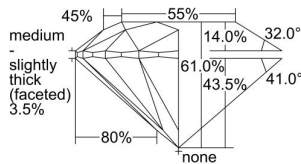

GIA®

FACSIMILE

GIA REPORT 1499252266

Verify this report at GIA.edu

GIA NATURAL DIAMOND DOSSIER®

May 14, 2024
GIA Report Number 1499252266
Shape and Cutting Style ..... Round Brilliant
Measurements ..... 5.86 - 5.90 x 3.59 mm

GRADING RESULTS

Carat Weight ..... 0.75 carat
Color Grade ..... J
Clarity Grade S11
Cut Grade ..... Excellent

ADDITIONAL GRADING INFORMATION

Polish ..... Excellent
Symmetry ..... Excellent
Fluorescence ..... Faint
Clarity Characteristics ..... Crystal
Inscription(s): GIA 1499252266

PROPORTIONS

Profile to actual proportions

GRADING SCALES

GIA COLOR SCALE	GIA CLARITY SCALE	GIA CUT SCALE	
D	FLAWLESS	EXCELLENT	
E	INTERNALLY FLAWLESS		
F		VVS₁	VERY GOOD
G	VVS₂		
H	VS₁	GOOD	
I	VS₂		
J	S1₁	FAIR	
K	S1₂		
L	I₁	POOR	
M	I₂		
N	I₃		
O			
P			
Q			
R			
S			
T			
U			
V			
W			
X			
Y			
Z