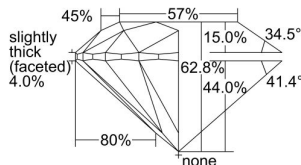

GIA®

FACSIMILE

GIA REPORT 1499254966

Verify this report at GIA.edu

GIA NATURAL DIAMOND DOSSIER®

May 02, 2024
GIA Report Number 1499254966
Shape and Cutting Style ..... Round Brilliant
Measurements ..... 5.05 - 5.08 x 3.18 mm

GRADING RESULTS

Carat Weight ..... 0.50 carat
Color Grade ..... D
Clarity Grade VS1
Cut Grade ..... Excellent

ADDITIONAL GRADING INFORMATION

Polish ..... Excellent
Symmetry ..... Excellent
Fluorescence ..... Faint
Clarity Characteristics ..... Cloud, Crystal, Pinpoint
Inscription(s): GIA 1499254966

PROPORTIONS

Profile to actual proportions

GRADING SCALES

GIA COLOR SCALE	GIA CLARITY SCALE	GIA CUT SCALE	
D	FLAWLESS	EXCELLENT	
E	INTERNALLY FLAWLESS		
F		VVS₁	VERY GOOD
G	VVS₂		
H	VS₁	GOOD	
I	VS₂		
J	SI₁	FAIR	
K	SI₂		
L	I₁	POOR	
M	I₂		
N	I₃		
O			
P			
Q			
R			
S			
T			
U			
V			
W			
X			
Y			
Z