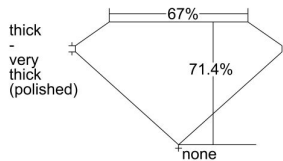

GIA®

FACSIMILE

GIA REPORT 1499263411

Verify this report at GIA.edu

GIA NATURAL DIAMOND DOSSIER®

May 10, 2024
GIA Report Number 1499263411
Shape and Cutting Style ..... **Cut-Cornered Rectangular Modified Brilliant**
Measurements ..... 4.81 x 3.61 x 2.58 mm

GRADING RESULTS

Carat Weight ..... 0.42 carat
Color Grade ..... E
Clarity Grade S11

ADDITIONAL GRADING INFORMATION

Polish ..... Excellent
Symmetry ..... Excellent
Fluorescence ..... None
Clarity Characteristics ..... Feather
Inscription(s): GIA 1499263411

PROPORTIONS

Profile not to actual proportions

GRADING SCALES

GIA COLOR SCALE		GIA CLARITY SCALE			
COLORLESS	D	VERY VERY SLIGHTLY INCLUDED	FLAWLESS		
	E		INTERNALLY FLAWLESS		
	F	VERY SLIGHTLY INCLUDED	VVS₁		
	G		VVS₂		
	H		VS₁		
	NEAR COLORLESS	I	SLIGHTLY INCLUDED	VS₂	
		J		S1₁	
		FAINT	K	INCLUDED	S1₂
			L		I₁
			M		I₂
VERT LIGHT	N	LIGHT	I₃		
	O				
	P				
	Q				
	R				
	S				
	T