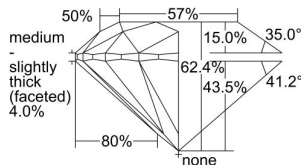

GIA®

FACSIMILE

GIA REPORT 1499268921

Verify this report at GIA.edu

GIA NATURAL DIAMOND DOSSIER®

May 06, 2024
GIA Report Number 1499268921
Shape and Cutting Style ..... Round Brilliant
Measurements ..... 4.70 - 4.72 x 2.94 mm

GRADING RESULTS

Carat Weight ..... 0.40 carat
Color Grade ..... D
Clarity Grade S11
Cut Grade ..... Excellent

ADDITIONAL GRADING INFORMATION

Polish ..... Excellent
Symmetry ..... Excellent
Fluorescence ..... None
Clarity Characteristics ..... Crystal, Feather
Inscription(s): GIA 1499268921

PROPORTIONS

Profile to actual proportions

GRADING SCALES

GIA COLOR SCALE	GIA CLARITY SCALE	GIA CUT SCALE	
D	FLAWLESS	EXCELLENT	
E	INTERNALLY FLAWLESS		
F		VVS₁	VERY GOOD
G	VVS₂		
H	VS₁	GOOD	
I	VS₂		
J	S1₁	FAIR	
K	S1₂		
L	I₁	POOR	
M	I₂		
N	I₃		
O			
P			
Q			
R			
S			
T			
U			
V			
W			
X			
Y			
Z