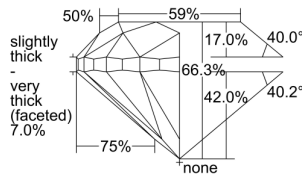

GIA®

FACSIMILE

GIA REPORT 1499288943

Verify this report at GIA.edu

GIA NATURAL DIAMOND DOSSIER®

May 08, 2024
GIA Report Number 1499288943
Shape and Cutting Style ..... Round Brilliant
Measurements ..... 4.80 - 4.85 x 3.20 mm

GRADING RESULTS

Carat Weight ..... 0.50 carat
Color Grade ..... K
Clarity Grade S11
Cut Grade ..... Good

ADDITIONAL GRADING INFORMATION

Polish ..... Excellent
Symmetry ..... Very Good
Fluorescence ..... None
Clarity Characteristics ..... Crystal, Cloud
Inscription(s): GIA 1499288943

PROPORTIONS

Profile to actual proportions

GRADING SCALES

GIA COLOR SCALE

COLORESS	D
	E
	F
	G
	H
	I
	J
NEAR COLORESS	K
	L
Faint	M
	N
	O
	P
VERY LIGHT	R
	S
	T
	U
	V
	W
	X
	Y
LIGHT	Z

GIA CLARITY SCALE

VERY VERY SLIGHTLY INCLUDED	FLAWLESS
	INTERNALLY FLAWLESS
VERY SLIGHTLY INCLUDED	VVS₁
	VVS₂
SLIGHTLY INCLUDED	VS₁
	VS₂
INCLUDED	S1₁
	S1₂
	I₁
	I₂
	I₃

GIA CUT SCALE

EXCELLENT
VERY GOOD
GOOD
FAIR
POOR