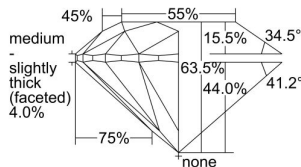

GIA®

FACSIMILE

GIA REPORT 1499289984

Verify this report at GIA.edu

GIA NATURAL DIAMOND DOSSIER®

May 14, 2024
GIA Report Number 1499289984
Shape and Cutting Style ..... Round Brilliant
Measurements ..... 5.62 - 5.66 x 3.58 mm

GRADING RESULTS

Carat Weight ..... 0.70 carat
Color Grade L
Clarity Grade VS1
Cut Grade ..... Excellent

ADDITIONAL GRADING INFORMATION

Polish ..... Excellent
Symmetry ..... Excellent
Fluorescence ..... Faint
Clarity Characteristics..... Crystal, Feather, Cloud, Pinpoint
Inscription(s): GIA 1499289984

PROPORTIONS

Profile to actual proportions

GRADING SCALES

GIA COLOR SCALE	GIA CLARITY SCALE	GIA CUT SCALE	
D	FLAWLESS	EXCELLENT	
E	INTERNALLY FLAWLESS		
F		VVS₁	VERY GOOD
G	VVS₂		
H	VS₁	GOOD	
I	VS₂		
J	SI₁	FAIR	
K	SI₂		
L	I₁	POOR	
M	I₂		
N	I₃		
O			
P			
Q			
R			
S			
T			
U			
V			
W			
X			
Y			
Z