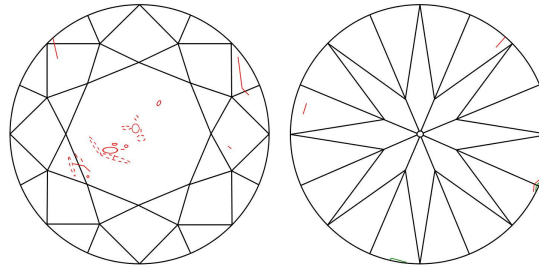

GIA NATURAL DIAMOND GRADING REPORT

May 10, 2024
 GIA Report Number 1499295908
 Shape and Cutting Style Round Brilliant
 Measurements 6.47 - 6.50 x 3.94 mm

GRADING RESULTS

Carat Weight 1.01 carat
 Color Grade I
 Clarity Grade SI2
 Cut Grade Excellent

ADDITIONAL GRADING INFORMATION

Polish Excellent
 Symmetry Excellent
 Fluorescence None
 Inscription(s): GIA 1499295908

Comments: Additional clouds, pinpoints and surface graining are not shown.

PROPORTIONS

Profile to actual proportions

CLARITY CHARACTERISTICS

KEY TO SYMBOLS*

- Crystal
- ◡ Indented Natural
- ~ Feather
- △ Natural
- ☉ Cloud
- \\ Needle

* Red symbols denote internal characteristics (inclusions). Green or black symbols denote external characteristics (blemishes). Diagram is an approximate representation of the diamond, and symbols shown indicate type, position, and approximate size of clarity characteristics. All clarity characteristics may not be shown. Details of finish are not shown.