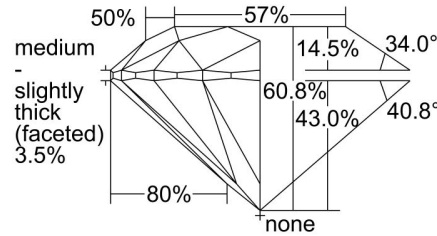

GIA NATURAL DIAMOND GRADING REPORT

May 10, 2024
 GIA Report Number 1499295908
 Shape and Cutting Style Round Brilliant
 Measurements 6.47 - 6.50 x 3.94 mm

GRADING RESULTS

Carat Weight 1.01 carat
 Color Grade I
 Clarity Grade SI2
 Cut Grade Excellent

Profile to actual proportions

CLARITY CHARACTERISTICS

KEY TO SYMBOLS*

- Crystal
- ◡ Indented Natural
- ~ Feather
- △ Natural
- ☉ Cloud
- \\ Needle

* Red symbols denote internal characteristics (inclusions). Green or black symbols denote external characteristics (blemishes). Diagram is an approximate representation of the diamond, and symbols shown indicate type, position, and approximate size of clarity characteristics. All clarity characteristics may not be shown. Details of finish are not shown.