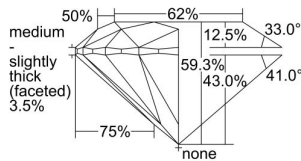

GIA®

FACSIMILE

GIA REPORT 1499304301

Verify this report at GIA.edu

GIA NATURAL DIAMOND DOSSIER®

May 13, 2024
GIA Report Number **1499304301**
Shape and Cutting Style ..... **Round Brilliant**
Measurements ..... **5.15 - 5.16 x 3.06 mm**

GRADING RESULTS

Carat Weight ..... **0.50 carat**
Color Grade ..... **E**
Clarity Grade **S11**
Cut Grade ..... **Excellent**

ADDITIONAL GRADING INFORMATION

Polish ..... **Excellent**
Symmetry ..... **Excellent**
Fluorescence ..... **None**
Clarity Characteristics ..... **Feather**
Inscription(s): **GIA 1499304301**

PROPORTIONS

Profile to actual proportions

GRADING SCALES

GIA COLOR SCALE	GIA CLARITY SCALE	GIA CUT SCALE	
D	FLAWLESS	EXCELLENT	
E	INTERNALLY FLAWLESS		
F		VVS₁	VERY GOOD
G	VVS₂		
H	VS₁	GOOD	
I	VS₂		
J	S1₁	FAIR	
K	S1₂		
L	I₁	POOR	
M	I₂		
N	I₃		
O			
P			
Q			
R			
S			
T			
U			
V			
W			
X			
Y			
Z