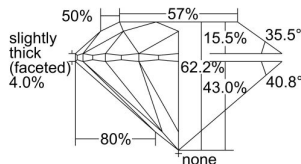

GIA®

FACSIMILE

GIA REPORT 1499334747

Verify this report at GIA.edu

GIA NATURAL DIAMOND DOSSIER®

May 13, 2024
GIA Report Number 1499334747
Shape and Cutting Style ..... Round Brilliant
Measurements ..... 5.37 - 5.39 x 3.35 mm

GRADING RESULTS

Carat Weight ..... 0.60 carat
Color Grade ..... K
Clarity Grade VS1
Cut Grade ..... Excellent

ADDITIONAL GRADING INFORMATION

Polish ..... Excellent
Symmetry ..... Excellent
Fluorescence ..... None
Clarity Characteristics ..... Cloud, Pinpoint
Inscription(s): GIA 1499334747

PROPORTIONS

Profile to actual proportions

GRADING SCALES

GIA COLOR SCALE	GIA CLARITY SCALE	GIA CUT SCALE
COLOREDLESS	FLAWLESS	EXCELLENT
D	INTERNALLY FLAWLESS	
E	VVS₁	VERY GOOD
F		
G	VS₁	GOOD
H		
I	SI₁	FAIR
J		
K	I₁	POOR
L		
M	I₂	
N		
O	I₃	
P		
Q		
R		
S		
T		
U		
V		
W		
X		
Y		
Z