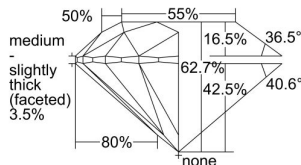

GIA®

FACSIMILE

GIA REPORT 1499342971

Verify this report at GIA.edu

GIA NATURAL DIAMOND DOSSIER®

May 21, 2024
GIA Report Number **1499342971**
Shape and Cutting Style ..... **Round Brilliant**
Measurements ..... **4.55 - 4.57 x 2.86 mm**

GRADING RESULTS

Carat Weight ..... **0.36 carat**
Color Grade ..... **D**
Clarity Grade **VS1**
Cut Grade ..... **Excellent**

ADDITIONAL GRADING INFORMATION

Polish ..... **Excellent**
Symmetry ..... **Excellent**
Fluorescence ..... **Medium Blue**
Clarity Characteristics ..... **Crystal**
Inscription(s): **GIA 1499342971**

PROPORTIONS

Profile to actual proportions

GRADING SCALES

GIA COLOR SCALE	GIA CLARITY SCALE	GIA CUT SCALE
D	FLAWLESS	EXCELLENT
E	INTERNALLY FLAWLESS	
F	VVS₁	VERY GOOD
G		
H	VS₁	GOOD
I		
J	SI₁	FAIR
K		
L	I₁	POOR
M		
N	I₂	
O		
P	I₃	
Q		
R		
S		
T		
U		
V		
W		
X		
Y		
Z